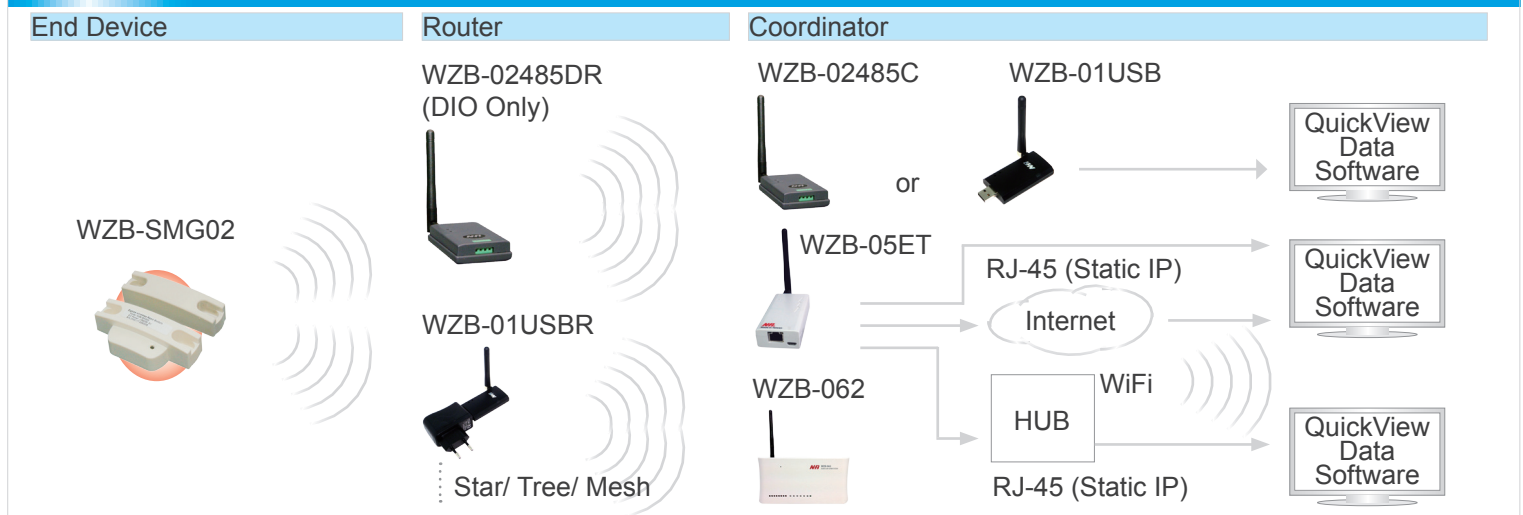

Application Solutions

Ordering Code & Accessories

Solution	Ordering Code	Description	Solution	Ordering Code	Description
End Device	WZB-SMG02	ZigBee Wireless Magnetic Reed Switch Sensor	Coordinator	WZB-02485DC	ZigBee Wireless Coordinator
Router	WZB-02485DR	ZigBee Wireless router	Coordinator	WZB-062	ZigBee Wireless Alarm System
Router	WZB-01USBDR	ZigBee Wireless Router	Coordinator	WZB-01USBDC	ZigBee Wireless Dongle
			Coordinator	WZB-05ET	ZigBee to Ethernet Converter